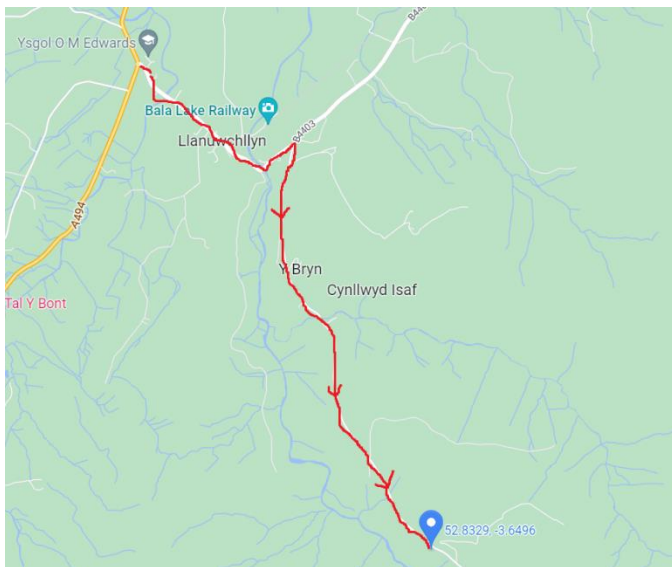

How to Get There;

From Llanuwchllyn village please follow the signs

Postcode – LL23 7DF

What3words - ///mynegai.trwsiodd.colomen

If you have any queries please contact;

Elain Gwilym

Cefn Lleuar,

Llanllyfni,